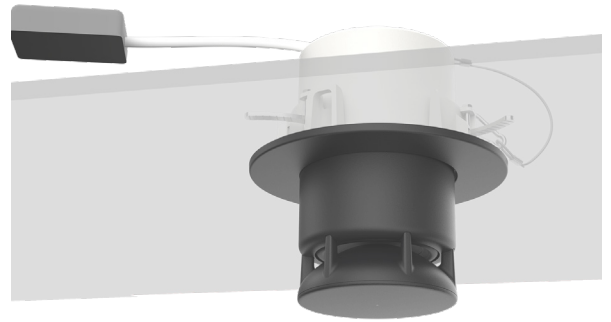

SPOTTUNE OMNI

WIRELESS OMNIDIRECTIONAL SPEAKER

The Spottune Omni speaker is acoustically designed to radiate sound in all directions whereas a traditional loudspeaker is optimized toward a frontal listening position "Sweet spot listening". The 360° sound radiation is advantageous in environments where the aim is to evenly distribute the sound to give the same listening experience across the room.

TECHNICAL SPECIFICATIONS

Colors	White / Black / Grey
Specifications	Wireless Smart Speaker, Digital amplification DSP Bass extension Full-tone closed box system Acoustic 3D design Omni (360°) Sound radiation Powerful 4-inch extended range-driver Plug n' Play
Frequency	Audio frequency range 50-15000Hz
Amplification	~50W digital class D amplifier Max SPL 100dB
Wireless Features	Audio-BroadCasting-Digital - Technology RF-Band 1,8 -1,9 GHz Range up to 50-100m (Condition dependent)
Dimensions	Diameter: 115 mm Height: 200 mm Ceiling Cutout: 155 - 160 mm Ceiling Clearance height : MID: 100 mm LOW: 45 mm
Weight	1,5 Kg
Power	100 - 240V 50/60Hz
Standby power consumption	1,74W (Limitation 2W)
SKU	O1-R-W / O1-R-B / O1-R-G