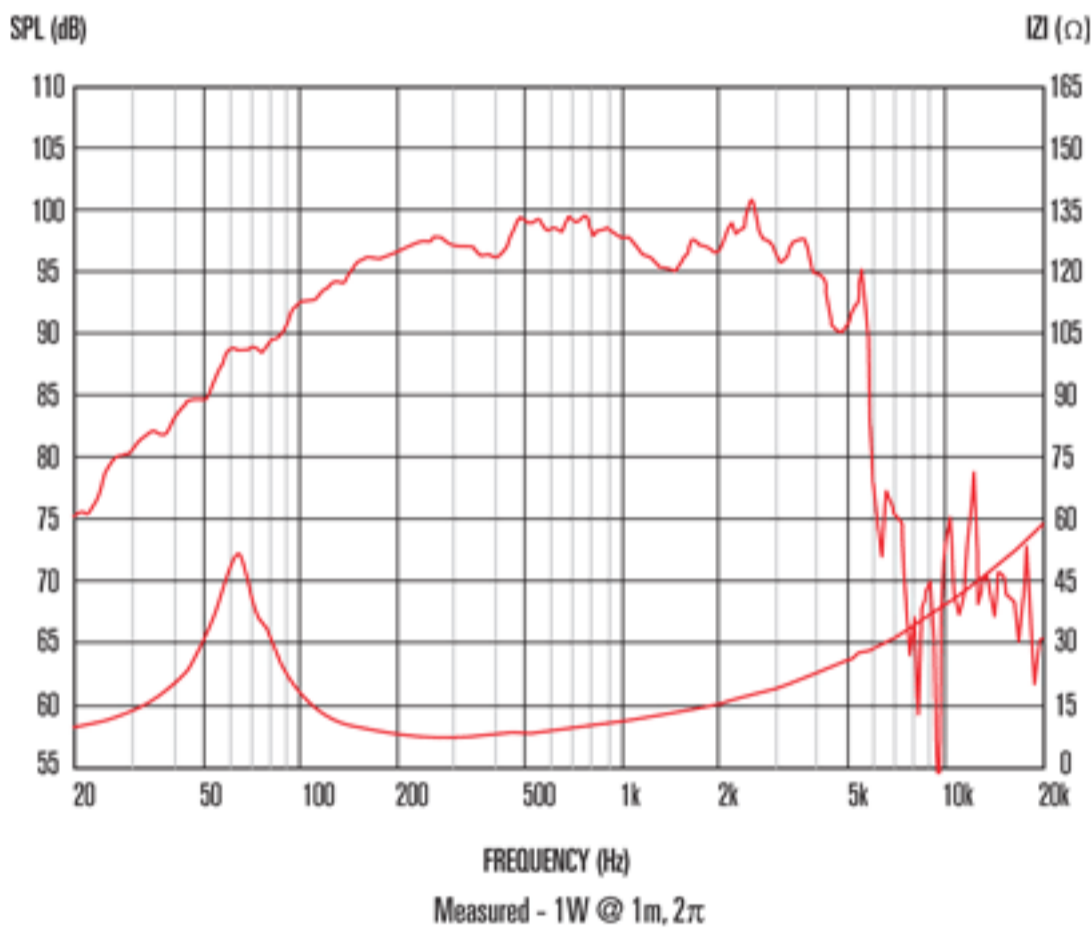

NTR12-3018D

Features

- 12" neodymium woofer offers 350Wrms (AES standard) power handling and 98dB sensitivity
- 3" high temperature Inside/Outside voice coil efficiently dissipates heat, preventing sensitivity loss through thermal compression
- "M-roll" surround provides progressive excursion control, yielding a smooth response even at extremes of frequency range
- Extremely lightweight design combined with a highly efficient magnet assembly results in exceptional power-to-weight ratio
- Intelligent heat management in both chassis and magnet assembly design further minimises distortion

8 Frequency Response

1. Tested for two hours using a continuous, band-limited pink noise signal as per AES standard. Power calculated on minimum impedance. Loudspeaker tested in free air.
2. Measured on axis at 1W, 1m in 2° anechoic environment.
3. Xmax derived from: (voice coil winding width-gap depth)/2.
4. Small signal parameters measured after unit subjected to pre-conditioning signal.

General Specifications

Nominal diameter	305mm/12in
Power rating ¹	350Wrms
Nominal impedance	8
Sensitivity ²	98dB
Frequency range	50-4000Hz
Voice coil diameter	75mm/3in
Chassis type	Cast aluminium
Magnet type	Neodymium
Coil material	Round copper
Former material	Glass fibre
Cone material	Kevlar loaded paper
Surround material	Cloth sealed
Suspension	Single
Xmax ³	4mm/0.16in
Gap depth	8mm/0.32in
Voice coil winding width	16mm/0.63in

Small Signal Parameters ⁴

D	0.26m/10.24in
Fs	58.7Hz
Mms	57.21g/2.02oz
Mmd	50.28g/1.78oz
Qms	2.514
Qes	0.326
Qts	0.288
Re	5.69
Vas	51.21lt/1.808ft ³
Bl	19.54Tm
Cms	0.128mm/N
Rms	8.397kg/s
Le (at 1kHz)	0.78mH