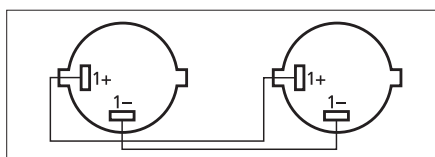

### Speaker Cables

- Fitted with NEUTRIK SPEAKON plugs NL-2FX
- "Economy" cable material

| Model       | Order No. | Length | Colour | Internal conductor      |
|-------------|-----------|--------|--------|-------------------------|
| MSCA-610/SW | 0112260   | 10 m   | black  | 2 x 2.5 mm <sup>2</sup> |
| MSCA-615/SW | 0112270   | 15 m   | black  | 2 x 2.5 mm <sup>2</sup> |
| MSCA-620/SW | 0112280   | 20 m   | black  | 2 x 2.5 mm <sup>2</sup> |