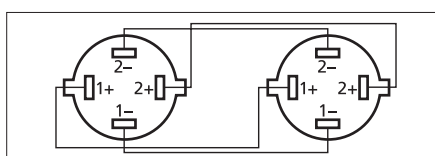

Speaker Cables

"HIGHLY FLEXIBLE"

- Fitted with NEUTRIK SPEAKON plugs NL-4FX
- Highly flexible cable material

Model	Order No.	Length	Colour	Internal conductor
MSC-202/SW	0112190	2 m	black	4 x 2.5 mm²
MSC-205/SW	0125680	5 m	black	4 x 2.5 mm²
MSC-210/SW	0125700	10 m	black	4 x 2.5 mm²
MSC-215/SW	0125720	15 m	black	4 x 2.5 mm²