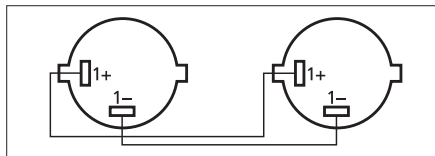

Speaker Cables

- Fitted with NEUTRIK SPEAKON plugs NL-2FX
- "Economy" cable material

Model	Order No.	Length	Colour	Internal conductor
MSCA-502/SW	0112230	2 m	black	2 x 1.5 mm²
MSCA-505/SW	0112240	5 m	black	2 x 1.5 mm²
MSCA-510/SW	0112250	10 m	black	2 x 1.5 mm²