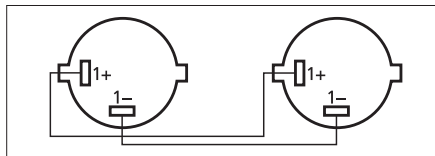

#### "HIGHLY FLEXIBLE"

- Fitted with NEUTRIK SPEAKON plugs NL-2FX
- Highly flexible cable material

| Model      | Order No. | Length | Colour | Internal conductor      |
|------------|-----------|--------|--------|-------------------------|
| MSC-502/SW | 0112210   | 2 m    | black  | 2 x 1.5 mm <sup>2</sup> |
| MSC-505/SW | 0129210   | 5 m    | black  | 2 x 1.5 mm <sup>2</sup> |
| MSC-510/SW | 0129220   | 10 m   | black  | 2 x 1.5 mm <sup>2</sup> |
| MSC-515/SW | 0129230   | 15 m   | black  | 2 x 1.5 mm <sup>2</sup> |
| MSC-520/SW | 0112220   | 20 m   | black  | 2 x 1.5 mm <sup>2</sup> |