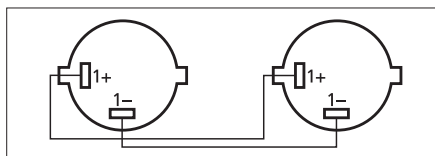

Speaker Cables

"HIGHLY FLEXIBLE"

- Fitted with NEUTRIK SPEAKON plugs NL-2FX
- Highly flexible cable material

Model	Order No.	Length	Colour	Internal conductor
MSC-102/SW	0112170	2 m	black	2 x 2.5 mm²
MSC-105/SW	0125620	5 m	black	2 x 2.5 mm²
MSC-110/SW	0125640	10 m	black	2 x 2.5 mm²
MSC-115/SW	0125660	15 m	black	2 x 2.5 mm²
MSC-120/SW	0112180	20 m	black	2 x 2.5 mm²