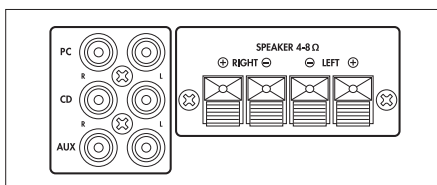

Model	SA-100
Peak output power	2 x 50 W
Power rating	50 W
Power rating at 4 Ω	2 x 25 W
Power rating at 8 Ω	2 x 20 W
Inputs	140 mV/46 kΩ (PC, CD, aux) 140 mV/12 kΩ, 25 mV/32 kΩ (player)
Frequency range	20-20,000 Hz
Equalizer bass	± 12 dB
Equalizer treble	± 12 dB
S/N ratio	> 70 dB
Power supply	~ 230 V/50 Hz/150 VA
Dimensions	212 x 56 x 250 mm
Weight	2.6 kg

SA-50

Order No. 0254620

Compact universal stereo amplifier, 25 W

- Silent operation due to fanless cooling concept
- Additional 3.5 mm connection with switchable sensitivity on the front panel
- Audio source selector switch
- Controls for volume, bass and treble
- 6.3 mm headphone output
- Robust metal housing

Model	SA-50
Peak output power	2 x 25 W
Power rating	25 W
Power rating at 4 Ω	2 x 12.5 W
Power rating at 8 Ω	2 x 10 W
Inputs	115 mV/12 kΩ (PC), 115 mV/12 kΩ (CD), 115 mV/12 kΩ (aux), 115 mV/12 kΩ (player, high), 20 mV/32 kΩ (player, low)
Frequency range	20-20,000 Hz
Equalizer bass	± 12 dB
Equalizer treble	± 12 dB
S/N ratio	> 65 dB
Power supply	~ 230 V/50 Hz/50 VA
Dimensions	212 x 56 x 200 mm
Weight	1.8 kg