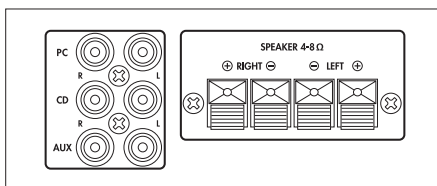

Model	SA-100
Peak output power	2 x 50 W
Power rating	50 W
Power rating at 4 Ω	2 x 25 W
Power rating at 8 Ω	2 x 20 W
Inputs	140 mV/46 kΩ (PC, CD, aux) 140 mV/12 kΩ, 25 mV/32 kΩ (player)
Frequency range	20-20,000 Hz
Equalizer bass	± 12 dB
Equalizer treble	± 12 dB
S/N ratio	> 70 dB
Power supply	~ 230 V/50 Hz/150 VA
Dimensions	212 x 56 x 250 mm
Weight	2.6 kg

SA-50

Order No. 0254620

Compact universal stereo amplifier, 25 W

- Silent operation due to fanless cooling concept
- Additional 3.5 mm connection with switchable sensitivity on the front panel
- Audio source selector switch
- Controls for volume, bass and treble
- 6.3 mm headphone output
- Robust metal housing

Model	SA-50
Peak output power	2 x 25 W
Power rating	25 W
Power rating at 4 Ω	2 x 12.5 W
Power rating at 8 Ω	2 x 10 W
Inputs	115 mV/12 kΩ (PC), 115 mV/12 kΩ (CD), 115 mV/12 kΩ (aux), 115 mV/12 kΩ (player, high), 20 mV/32 kΩ (player, low)
Frequency range	20-20,000 Hz
Equalizer bass	± 12 dB
Equalizer treble	± 12 dB
S/N ratio	> 65 dB
Power supply	~ 230 V/50 Hz/50 VA
Dimensions	212 x 56 x 200 mm
Weight	1.8 kg

Model	SA-160BT
Peak output power	2 x 60 W
Power rating	60 W
Power rating at 8 Ω	2 x 30 W
Inputs	660 mV/10 kΩ
Frequency range	20-20,000 Hz
S/N ratio	> 99 dBA
Power supply	via encl. power supply
Standby current	100 mA
Dimensions	150 x 49 x 122 mm
Weight	610 g
Connections	1 x RCA L/R (line), 4 x spring-load. speaker term. (speakers)