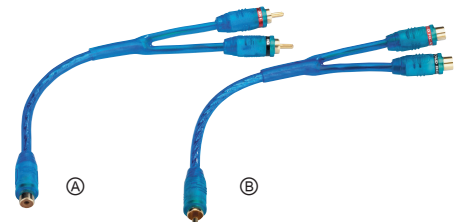

High-Quality Stereo Audio Connection Cables

- Colour-coded RCA plugs
- Moulded gold-plated plugs
- Highly flexible cable
- Additional foil shield
- Extra moulded wire, e.g. as control wire (for amplifiers) or as ground wire (for record players)
- Cable diameter: Ø 5.5 mm
- Wire cross section: 0.17 mm²

Professional Stereo Audio Connection Cables, 50 Ω

- High-quality cables
- Plugs with shielded metal bodies
- Gold-plated contacts
- 2 x RCA plug on both ends, with colour coding

Model	Order No.	Length	Colour
ACP-150/50	06.7290	1.5 m	black
ACP-300/50	06.7300	3 m	black
ACP-500/50	06.7310	5 m	black

Pair of Audio Y Cable Adapters

- To be used to distribute 1 signal to 2 inputs or 2 outputs
- Shielded transition cables of high quality
- Additional foil shield
- Moulded gold-plated connectors

Model	Order No.	Connectors	Length	Colour	Position
CBA-25/SW	06.5130	2 x RCA plug, 1 x RCA inline jack	0.25 m	black	A
CBA-30/SW	06.5160	1 x RCA plug, 2 x RCA inline jack	0.25 m	black	B

Audio Y Cable Adapters

- Colour-coded RCA plugs
- Moulded gold-plated plugs
- Highly flexible cable
- Additional foil shield
- Cable diameter: Ø 6 mm
- Wire cross section: 0.23 mm²

Model	Order No.	Connectors	Length	Position
CPR-25/BL	06.6400	2 x RCA plug, 1 x RCA inline jack	0.25 m	A
CPR-30/BL	06.6410	1 x RCA plug, 2 x RCA inline jack	0.25 m	B